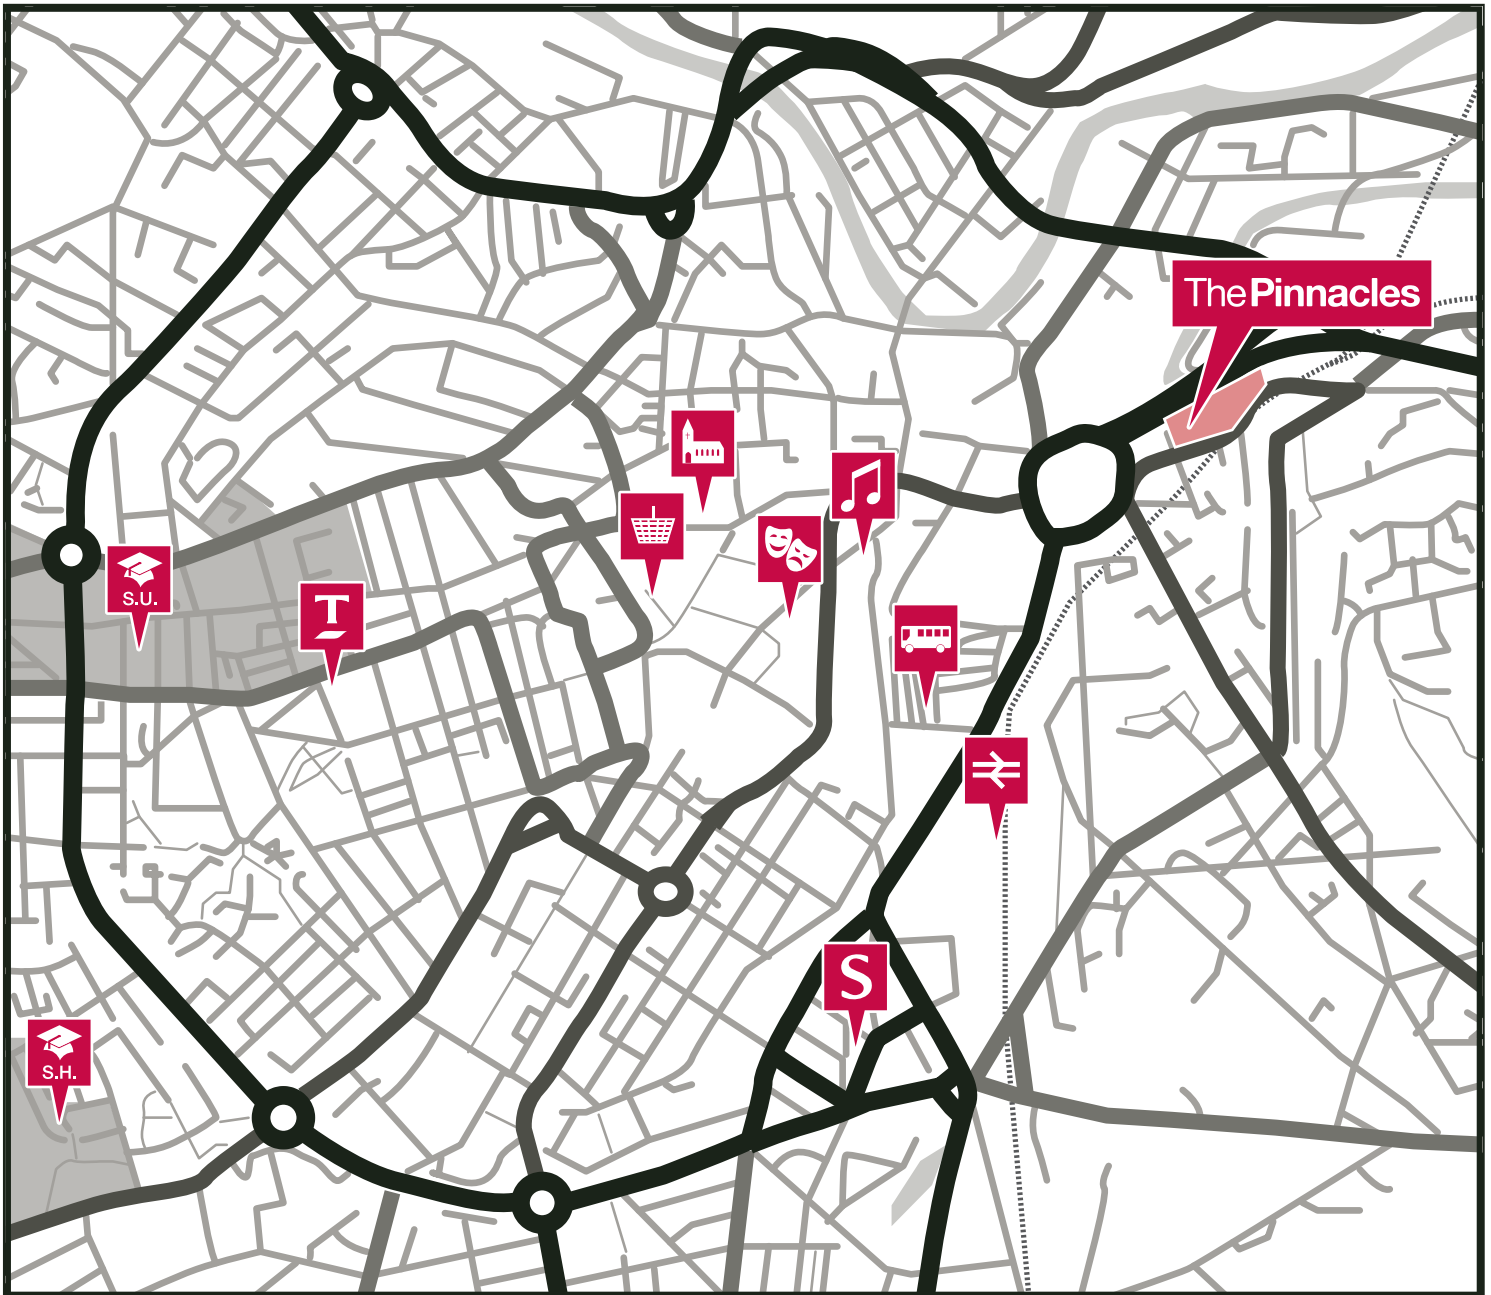

The Pinnacles

LOCATION MAP

SITE ADDRESS:

83 Broad Street
Sheffield
S2 5TL

KEY:

Sheffield Hallam

Crucible theatre

Sheffield University

Sheffield Cathedral

Train station

O2 Academy

Bus station

Sainsbury's

Tesco Express

Shopping