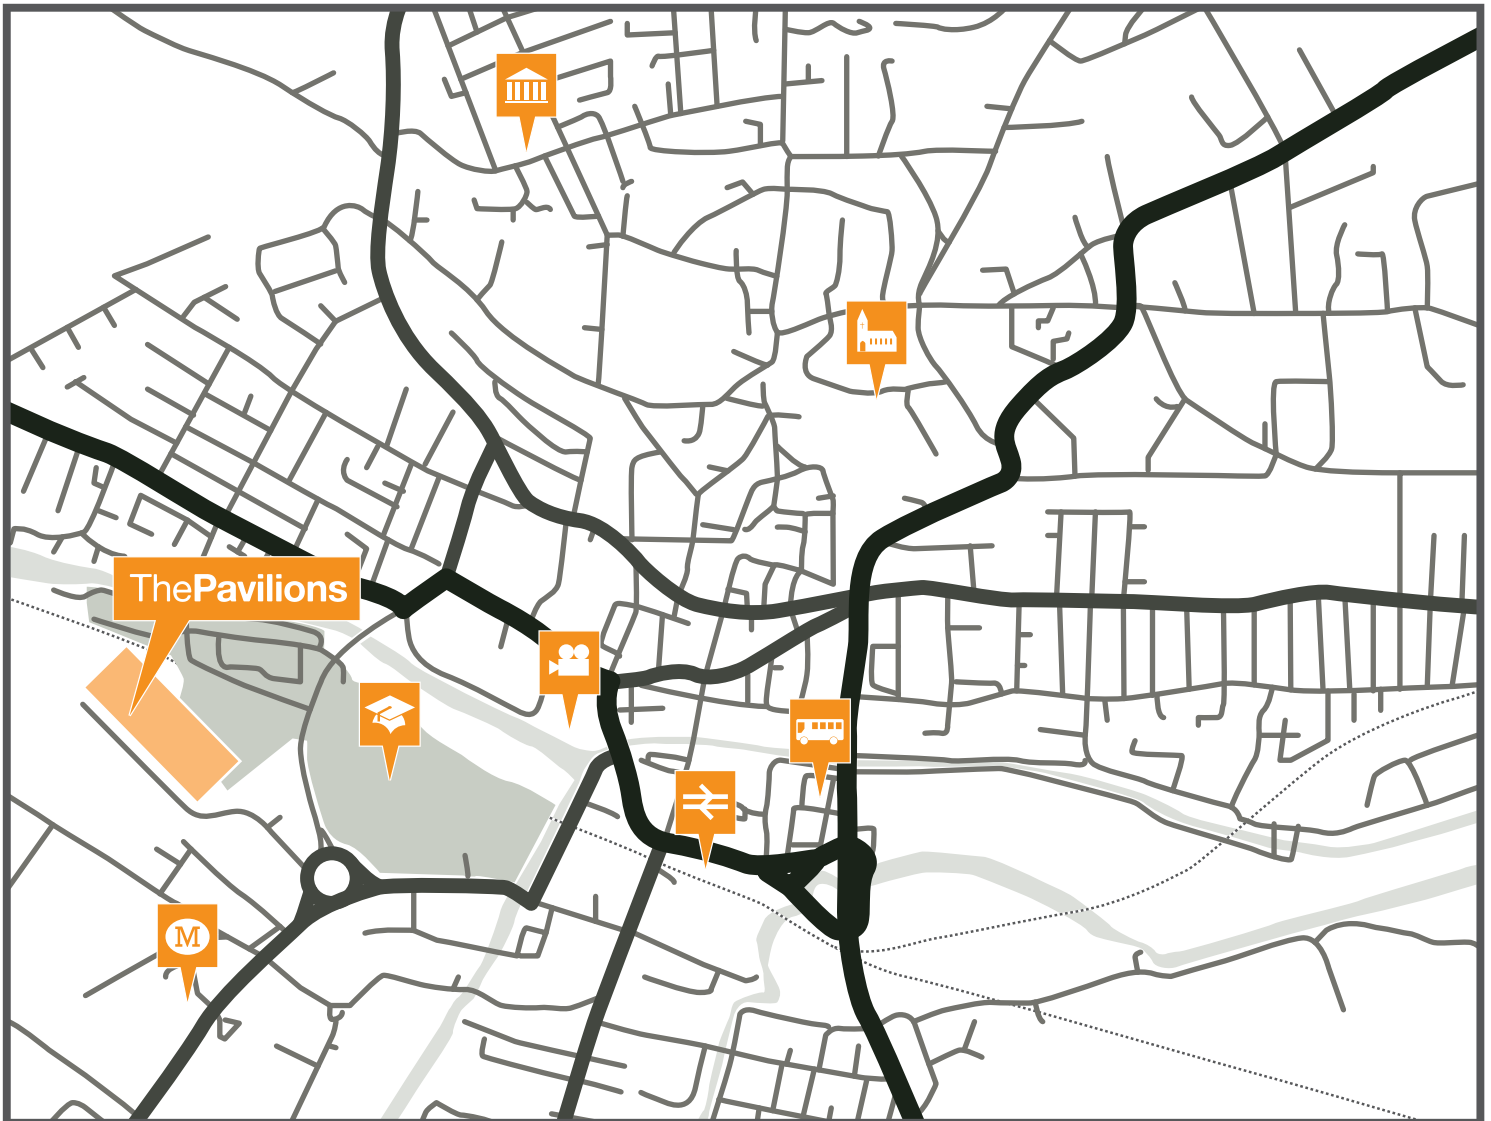

The Pavilions

LOCATION MAP

SITE ADDRESS:

Ruston Way
Lincoln
LN6 7BQ

KEY:

University of Lincoln

Museum

Rail station

Cathedral

Cinema

Bus station

Morrisons