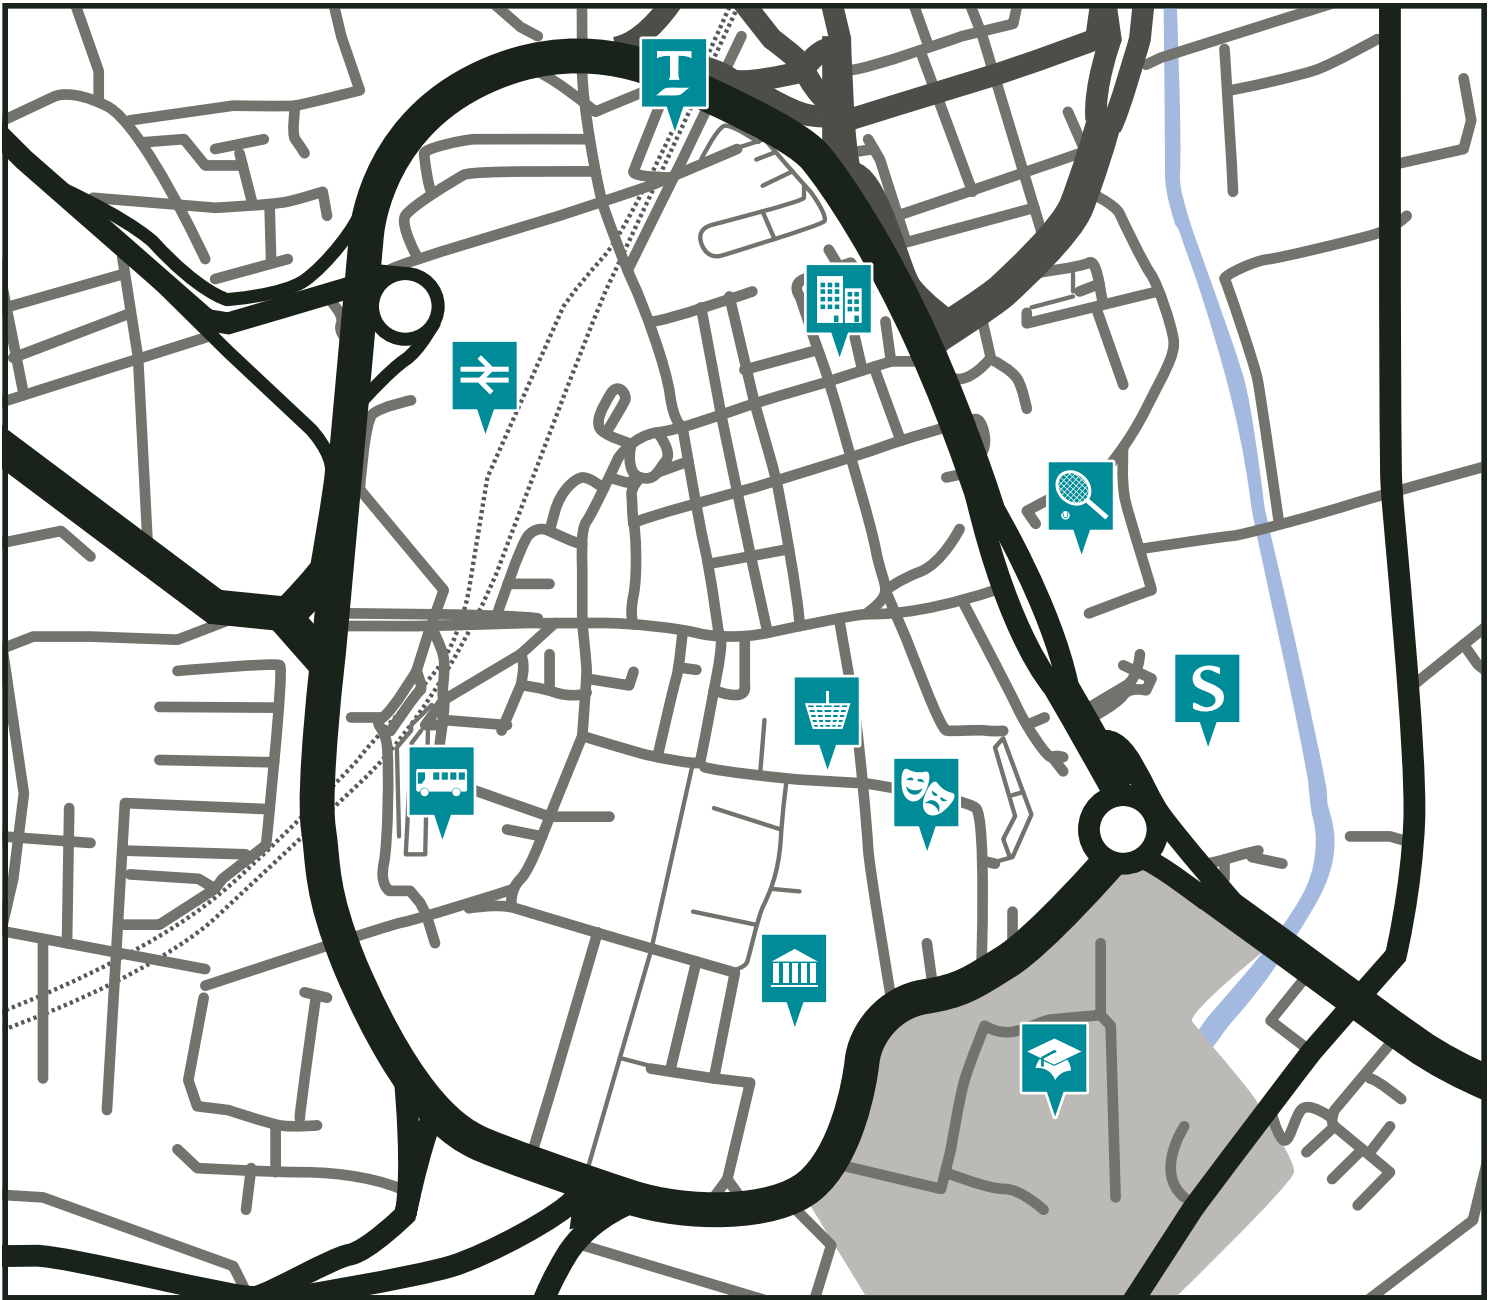

Ashenhurst Houses Storthes Hall Park

LOCATION MAP

SITE ADDRESS:

ASHENHURST HOUSES

Athene Drive
Newsome
Huddersfield
HD4 6QN

STORTHES HALL PARK

Storthes Hall Lane
Kirkburton
HD8 0WA

KEY:

	University of Huddersfield		Tesco
	Library/Art Gallery		The Media Centre
	Bus station		Huddersfield Sports Centre
	Kingsgate Shopping Centre		Sainsbury's
	Train Station		Lawrence Batley Theatre